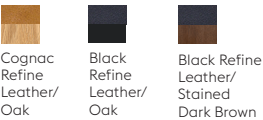

READY-TO-SHIP OPTIONS LEATHER UPHOLSTERED SEAT